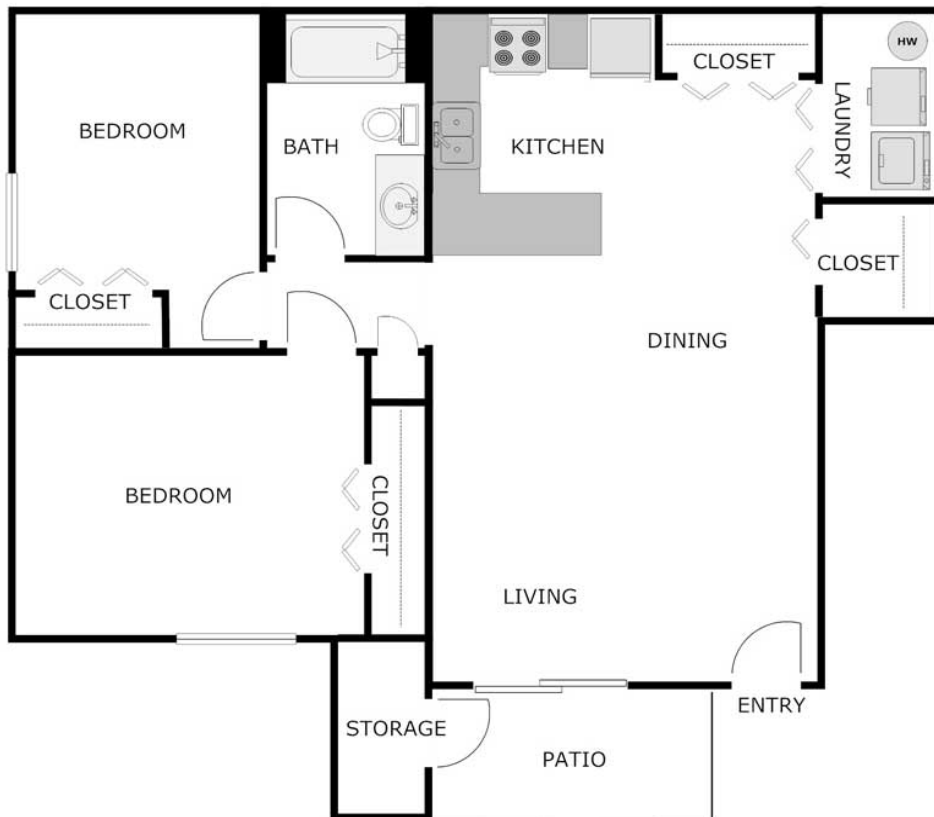

2 Bedroom 1 Bath Apartment Lower

1,100 Sq. Ft.

RENT

DEPOSIT

DATE AVAILABLE

NOTES

Meadowviewapartmentliving.com

relax, enjoy, live!